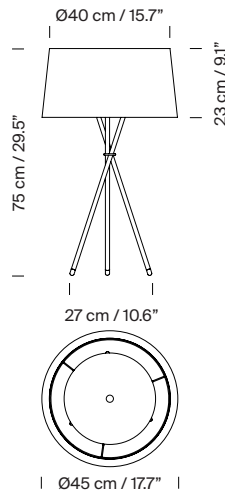

Model B: Trípode G6