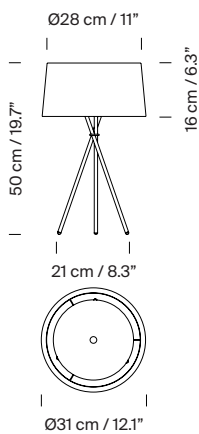

Trípode

Santa & Cole Team. 2002
Table lamp

Regulations:

European version
UNE-EN 60598
UNE-EN 55015
UNE-EN 60529

American version
Dry location only
UL-153
E-352592

Maintenance:

Clean with a smooth cloth. Do not use ammonia, solvents or abrasive cleaning products.

Others:

The lamp is delivered in different packages.
The assembly instructions are delivered with the product.

Model A: Trípode M3